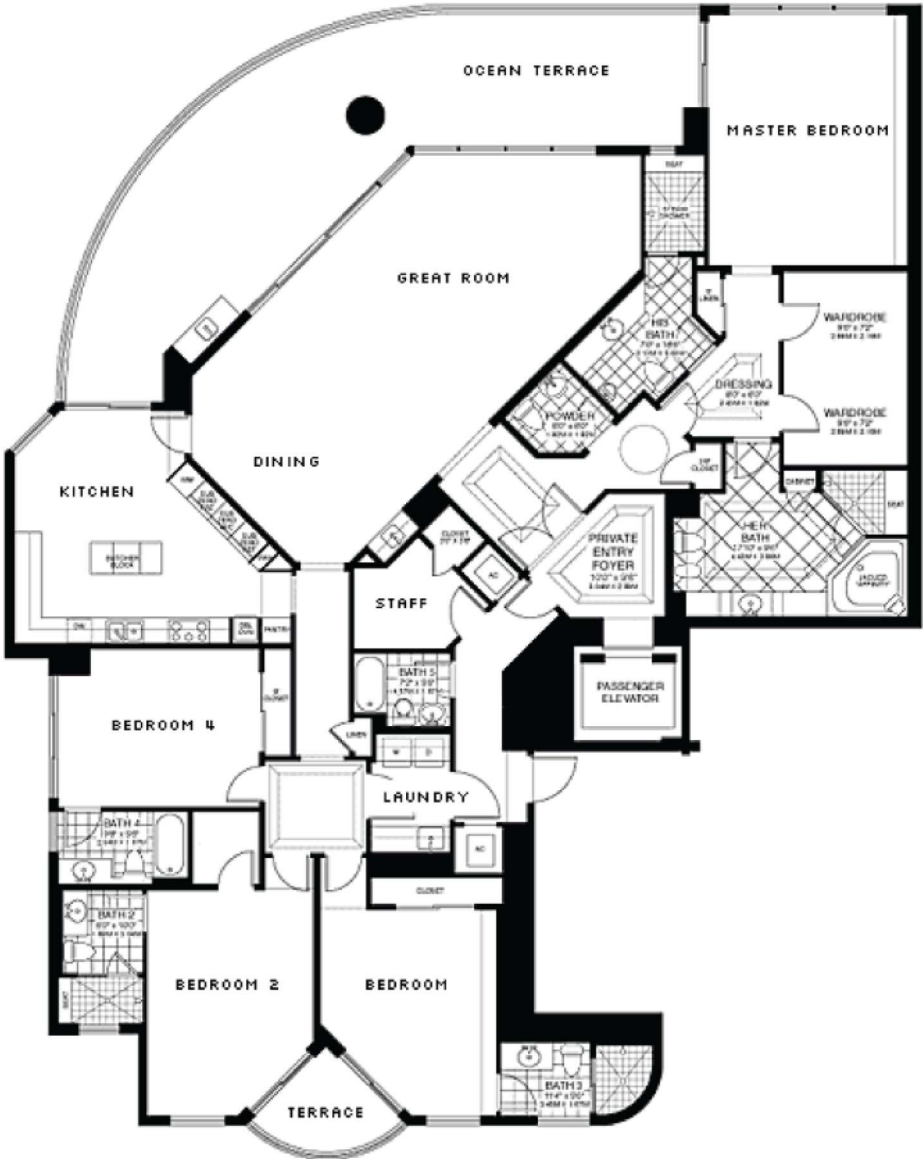

Turnberry Ocean Colony

Sunny Isles Beach

Unit 02

2 BEDROOMS 2.5 BATHS

INTERIOR AREA: 2235 SQ. FT. 208 M²

EXTERIOR AREA: 435 SQ. FT. 40 M²

Turnberry Ocean Colony

Sunny Isles Beach

EXTERIOR AREA: 745 SQ. FT. 69 M²

Turnberry Ocean Colony Sunny Isles Beach

Unit 01

3 BEDROOMS 4,5 BATHS

INTERIOR AREA: 2775 SQ. FT. 258 M²

EXTERIOR AREA: 505 SQ. FT. 47 M²

Turnberry Ocean Colony

Sunny Isles Beach

Unit 02

4 BEDROOMS 6,5 BATHS

INTERIOR AREA: 5700 SQ. FT. 529 M²

EXTERIOR AREA: 1000 SQ. FT. 93 M²

Turnberry Ocean Colony Sunny Isles Beach

Unit 04

4 BEDROOMS 6,5 BATHS

INTERIOR AREA: 3735 SQ. FT. 347 M²

EXTERIOR AREA: 745 SQ. FT. 69 M²