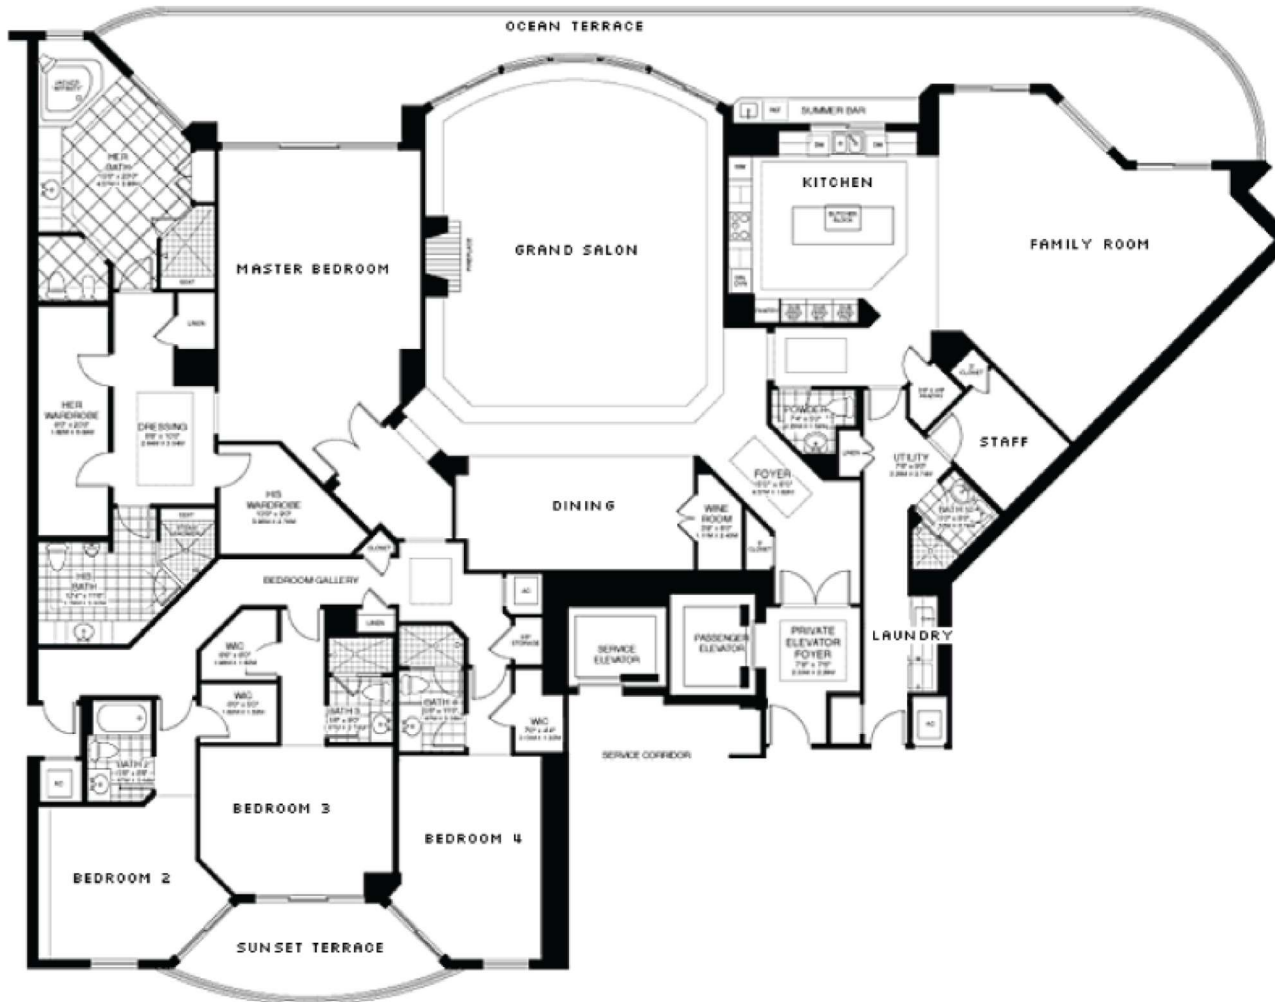

Turnberry Ocean Colony

Sunny Isles Beach

Unit 02

2 BEDROOMS 2.5 BATHS

INTERIOR AREA: 2235 SQ. FT. 208 M²

EXTERIOR AREA: 435 SQ. FT. 40 M²

Turnberry Ocean Colony

Sunny Isles Beach

EXTERIOR AREA: 745 SQ. FT. 69 M²

Turnberry Ocean Colony Sunny Isles Beach

Unit 01

3 BEDROOMS 4,5 BATHS

INTERIOR AREA: 2775 SQ. FT. 258 M²

EXTERIOR AREA: 505 SQ. FT. 47 M²

Turnberry Ocean Colony

Sunny Isles Beach

Unit 02

4 BEDROOMS 6,5 BATHS

INTERIOR AREA: 5700 SQ. FT. 529 M²

EXTERIOR AREA: 1000 SQ. FT. 93 M²

Turnberry Ocean Colony Sunny Isles Beach

Unit 04

4 BEDROOMS 6,5 BATHS

INTERIOR AREA: 3735 SQ. FT. 347 M²

EXTERIOR AREA: 745 SQ. FT. 69 M²