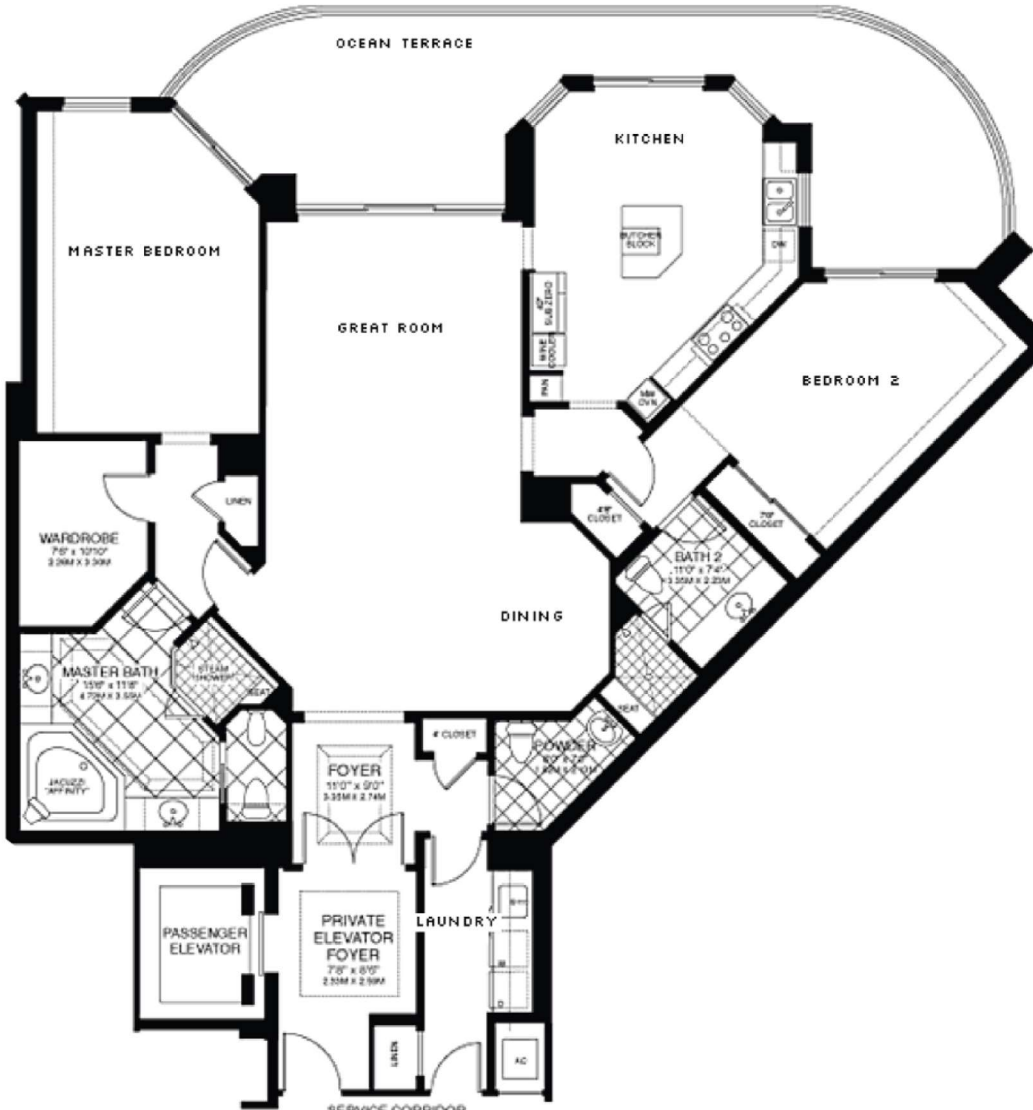

Turnberry Ocean Colony

Sunny Isles Beach

Unit 02

2 BEDROOMS 2.5 BATHS

INTERIOR AREA: 2235 SQ. FT. 208 M²

EXTERIOR AREA: 435 SQ. FT. 40 M²

Turnberry Ocean Colony

Sunny Isles Beach

Unit 03

3 BEDROOMS 5,5 BATHS

INTERIOR AREA: 3480 SQ. FT. 323 M²

EXTERIOR AREA: 455 SQ. FT. 42 M²

Turnberry Ocean Colony
Sunny Isles Beach

Unit 04

4 BEDROOMS 6,5 BATHS

INTERIOR AREA: 3735 SQ. FT. 347 M²

EXTERIOR AREA: 745 SQ. FT. 69 M²

Turnberry Ocean Colony Sunny Isles Beach

Unit 01

3 BEDROOMS 4,5 BATHS

INTERIOR AREA: 2775 SQ. FT. 258 M²

EXTERIOR AREA: 505 SQ. FT. 47 M²

Turnberry Ocean Colony

Sunny Isles Beach

Unit 02

4 BEDROOMS 6,5 BATHS

INTERIOR AREA: 5700 SQ. FT. 529 M²

EXTERIOR AREA: 1000 SQ. FT. 93 M²

Turnberry Ocean Colony Sunny Isles Beach

Unit 04

4 BEDROOMS 6,5 BATHS

INTERIOR AREA: 3735 SQ. FT. 347 M²