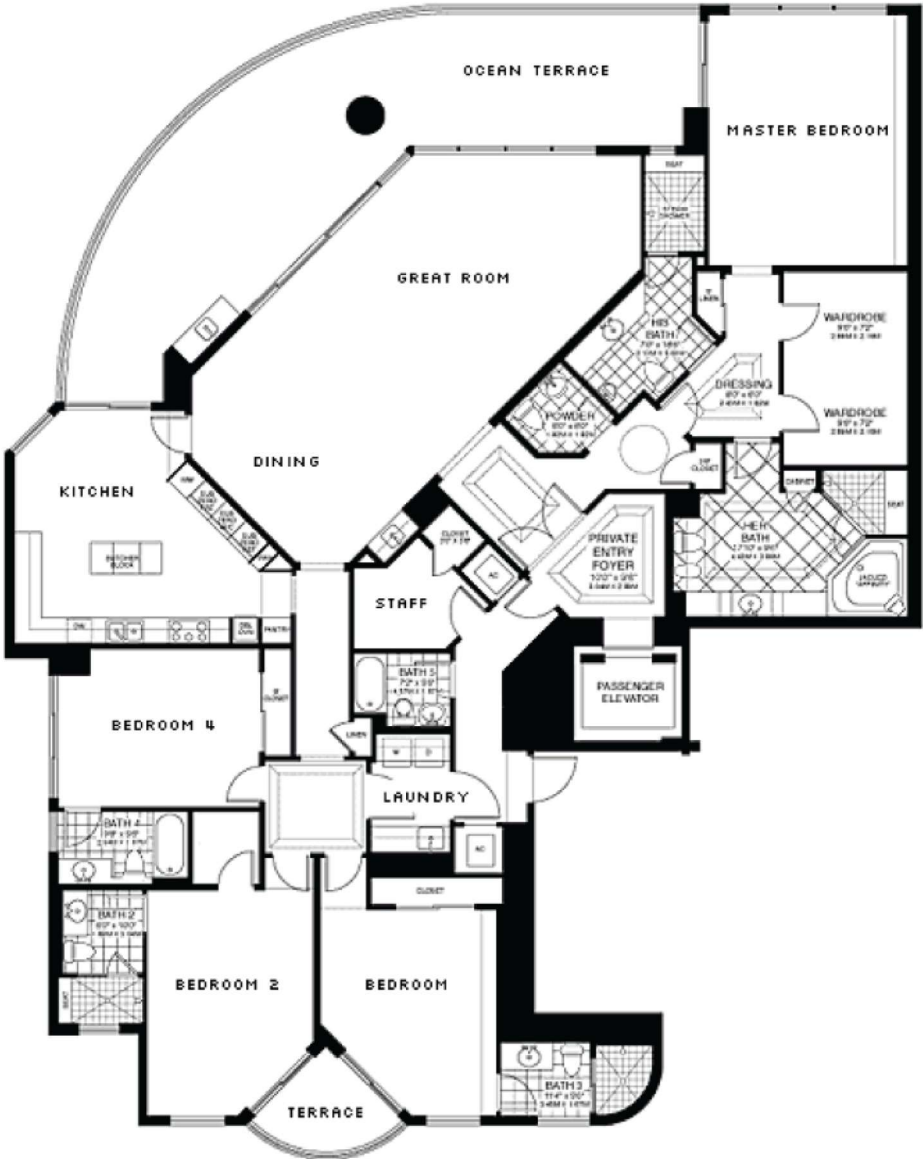

Turnberry Ocean Colony

Sunny Isles Beach

Unit 02

2 BEDROOMS 2.5 BATHS

INTERIOR AREA: 2235 SQ. FT. 208 M²

EXTERIOR AREA: 435 SQ. FT. 40 M²

Turnberry Ocean Colony

Sunny Isles Beach

Unit 03

3 BEDROOMS 5,5 BATHS

INTERIOR AREA: 3480 SQ. FT. 323 M²

EXTERIOR AREA: 455 SQ. FT. 42 M²

Turnberry Ocean Colony
Sunny Isles Beach

Unit 04

4 BEDROOMS 6,5 BATHS

INTERIOR AREA: 3735 SQ. FT. 347 M²

EXTERIOR AREA: 745 SQ. FT. 69 M²

Turnberry Ocean Colony Sunny Isles Beach

Unit 01

3 BEDROOMS 4,5 BATHS

INTERIOR AREA: 2775 SQ. FT. 258 M²

EXTERIOR AREA: 505 SQ. FT. 47 M²

Turnberry Ocean Colony

Sunny Isles Beach

Unit 02

4 BEDROOMS 6,5 BATHS

INTERIOR AREA: 5700 SQ. FT. 529 M²

EXTERIOR AREA: 1000 SQ. FT. 93 M²

Turnberry Ocean Colony Sunny Isles Beach

Unit 04

4 BEDROOMS 6,5 BATHS

INTERIOR AREA: 3735 SQ. FT. 347 M²