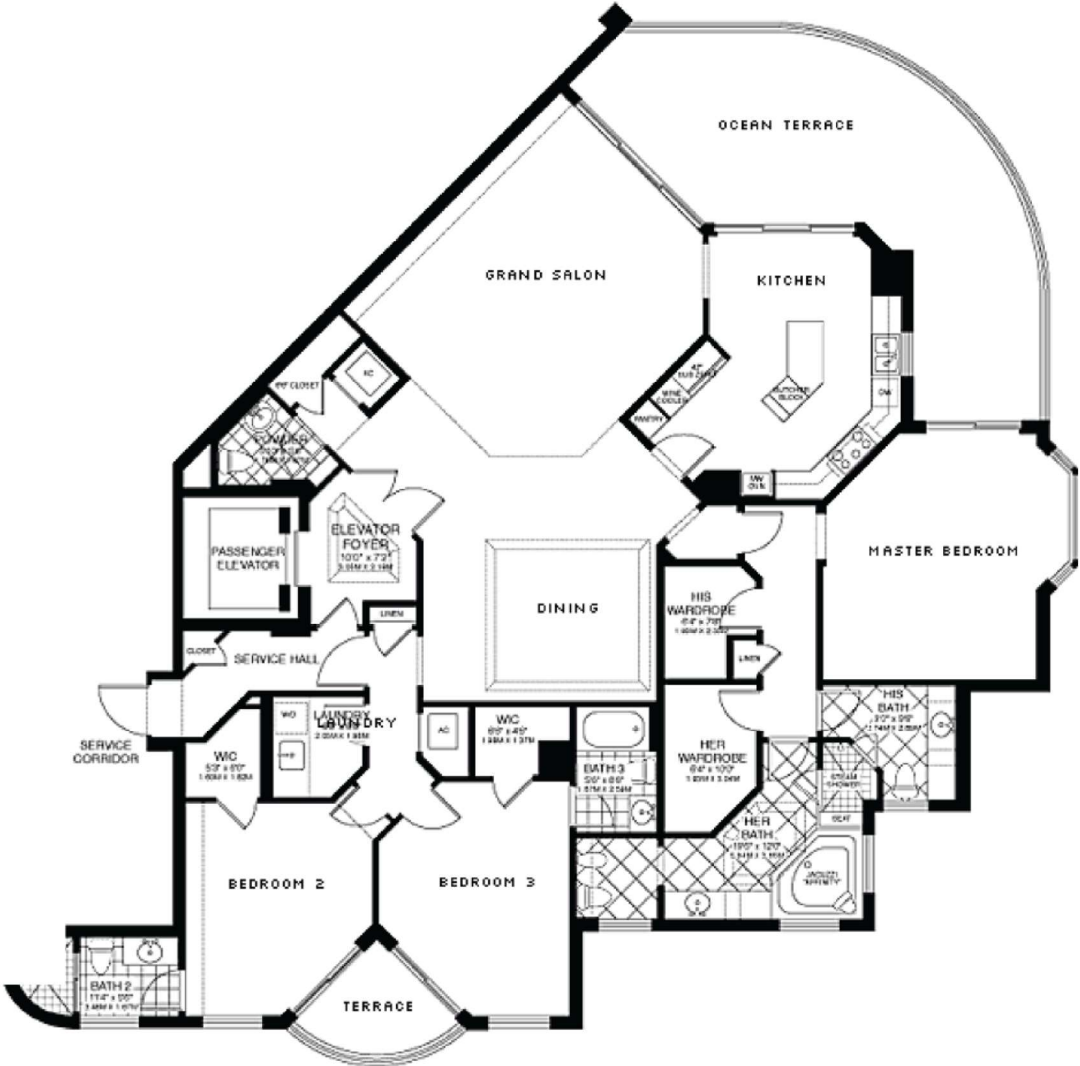

Turnberry Ocean Colony

Sunny Isles Beach

Unit 02

2 BEDROOMS 2.5 BATHS

INTERIOR AREA: 2235 SQ. FT. 208 M²

EXTERIOR AREA: 435 SQ. FT. 40 M²

Turnberry Ocean Colony

Sunny Isles Beach

Unit 03

3 BEDROOMS 5,5 BATHS

INTERIOR AREA: 3480 SQ. FT. 323 M²

EXTERIOR AREA: 455 SQ. FT. 42 M²

Turnberry Ocean Colony
Sunny Isles Beach

Unit 04

4 BEDROOMS 6,5 BATHS

INTERIOR AREA: 3735 SQ. FT. 347 M²

EXTERIOR AREA: 745 SQ. FT. 69 M²

Turnberry Ocean Colony Sunny Isles Beach

Unit 01

3 BEDROOMS 4,5 BATHS

INTERIOR AREA: 2775 SQ. FT. 258 M²

EXTERIOR AREA: 505 SQ. FT. 47 M²

Turnberry Ocean Colony

Sunny Isles Beach

Unit 02

4 BEDROOMS 6,5 BATHS

INTERIOR AREA: 5700 SQ. FT. 529 M²

EXTERIOR AREA: 1000 SQ. FT. 93 M²

Turnberry Ocean Colony Sunny Isles Beach

Unit 04

4 BEDROOMS 6,5 BATHS

INTERIOR AREA: 3735 SQ. FT. 347 M²